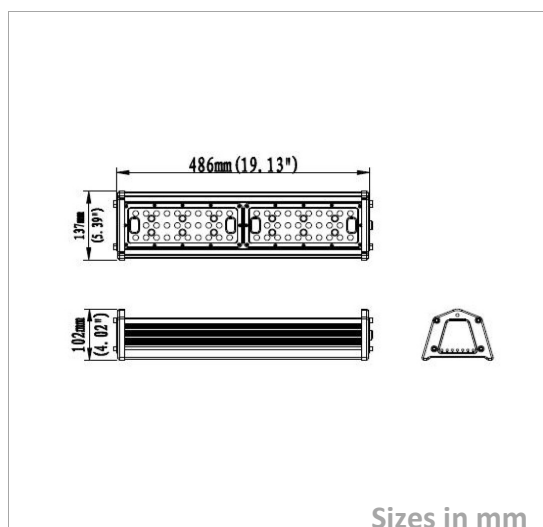

HBL01-P-60W

Picture

Packing

Unit Volum (CBM)	0,02302344
Unit GW (kg)	4
Qty per carton	1

Description

Type	LED Highbay
Connection	Wire

Electrical Parameters

Gr. Power	60W ±5%
InputVoltage	AC200-240V
Driver	Sosen
Dimmable	Not dim.

Lighting Parameters

Beam Angle	90/120/50*90/30*70/40*120°
Colors	3000°K; 4000°K; 5000°K
Lumens	9900
CRI	80Ra

Structure Parameters

Fixture Color	Black
Cover	Lens
Dimensions	486*137*102mm

Protection Parameters

Rating	IP65/IK10/LM80
Electrical Class	Class I
Lifetime	L90 >61.000h
Warranty (Years)	5

Options

Dimmable	Triac ☐ 0-10V ☐ 1-10V ☒ DALI ☒
CRI	>90Ra ☐ >92Ra ☐ >95Ra ☐ >98Ra ☐
Other	Optional: Suspension cable; Mounting bracket; Safety cable; MeanWell driver