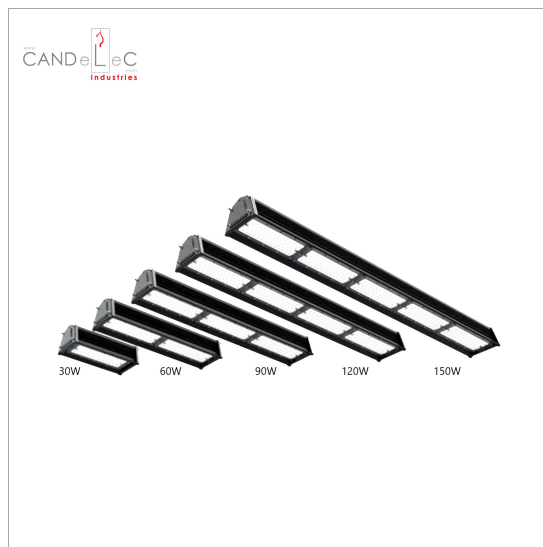

### HBL01-P-30W

#### Picture

#### Description

Type	LED Highbay
Connection	Wire

#### Structure Parameters

Fixture Color	Black
Cover	Lens
Dimensions	280*137*102mm