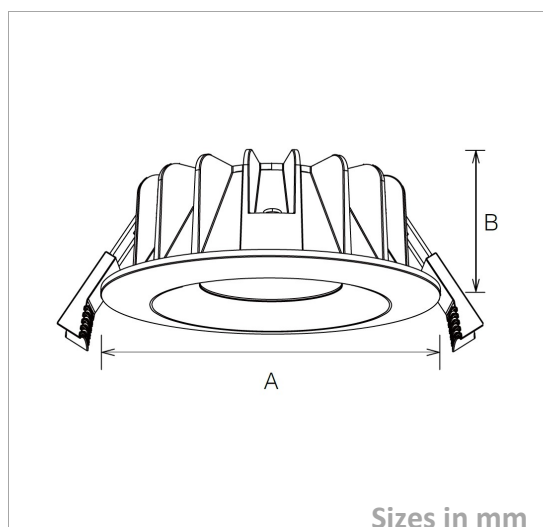

Downlight Water resistant

DWR95-263-P-8W

Picture

Packing

Unit Volum (CBM)	0,00154836
Unit GW (kg)	0,26
Qty per carton	40

Description

Type	LED Downlight Water resistant
Connection	Wire

Electrical Parameters

Gr. Power	8W ±5%
Input Voltage	AC200-240V
Driver	Included
Dimmable	Not dim.

Lighting Parameters

Beam Angle	15/24/36/60
Colors	2700°K; 3000°K; 4000°K; 5000°K
Lumens	780-890
CRI	80Ra

Structure Parameters

Fixture Color	White; Black; Silver; Nickel Br.
Cover	Lens
Dimensions	dia95*35mm(hole 83)