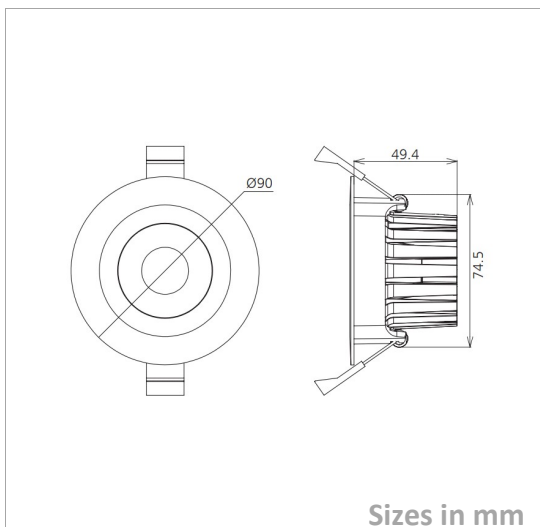

Downlight Water resistant

DWR90-103-P-10W

Picture

Packing

Unit Volum (CBM)	0,001372512
Unit GW (kg)	0,35
Qty per carton	50

Description

Type	LED Downlight Water resistant
Connection	Wire

Electrical Parameters

Gr. Power	10W ±5%
InputVoltage	AC200-240V
Driver	Included
Dimmable	Not dim.

Lighting Parameters

Beam Angle	36/60
Colors	2700°K; 3000°K; 4000°K; 5000°K
Lumens	860-1000(630-750 cri90)
CRI	80Ra

Structure Parameters

Fixture Color	White; Black
Cover	Clear
Dimensions	dia90*49,4mm (hole 75-80)

Protection Parameters

Rating	IP65 (front)
Electrical Class	Class I <input type="checkbox"/> Class II <input checked="" type="checkbox"/> Class III <input type="checkbox"/>
Lifetime	>50.000h
Warranty (Years)	3