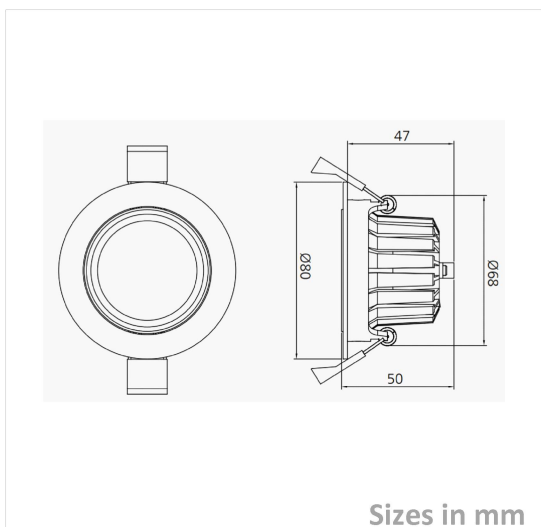

Downlight Water resistant

DWR80-C-COB-IP54-5W

Picture

Packing

Unit Volum (CBM)	0,00156672
Unit GW (kg)	0,34
Qty per carton	48

Description

Type	LED Downlight Water resistant
Connection	Wire

Electrical Parameters

Gr. Power	5W ±5%
InputVoltage	AC200-240V
Driver	Included
Dimmable	Not dim.

Lighting Parameters

Beam Angle	24/36/60
Colors	2700°K; 3000°K; 4000°K; 5000°K
Lumens	400-450
CRI	80Ra

Structure Parameters

Fixture Color	White
Cover	Clear
Dimensions	dia80*30mm(68-74)