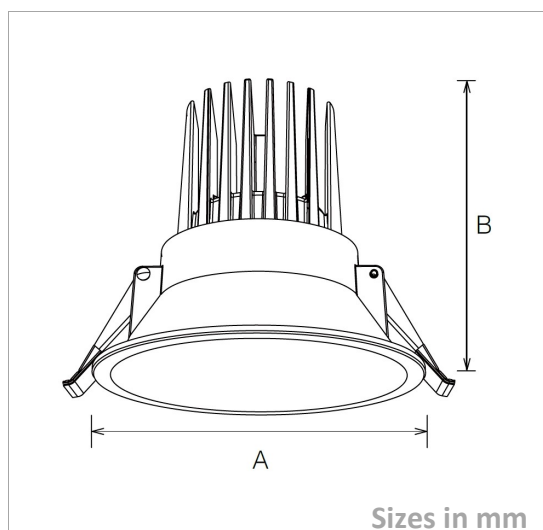

Downlight Water resistant

DWR80-103B-P-8W

Picture

Packing

UnitVolum (CBM)	0,00153
Unit GW (kg)	0,48
Qty per carton	24

Description

Type	LED Downlight Water resistant
Connection	Wire

Electrical Parameters

Gr. Power	8W ±5%
InputVoltage	AC200-240V
Driver	Included
Dimmable	Not dim.

Lighting Parameters

Beam Angle	60
Colors	2700°K; 3000°K; 4000°K; 5000°K
Lumens	720
CRI	80Ra

Structure Parameters

Fixture Color	White; Black
Cover	PMMA
Dimensions	dia80*100mm(70-75)