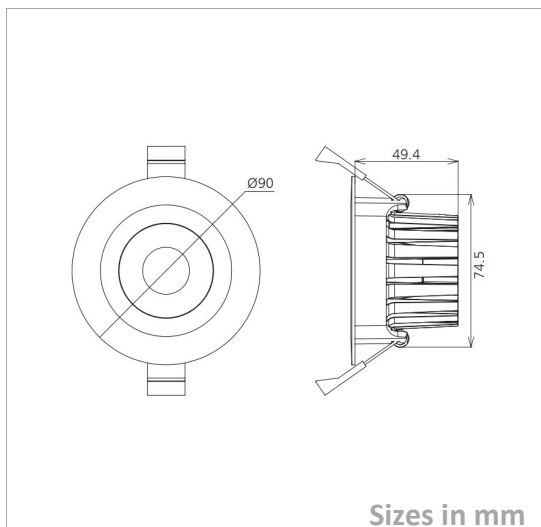

Downlight Water resistant

DWR80-103-P-5W

Picture

Packing

Unit Volum (CBM)	0,001372512
Unit GW (kg)	0,35
Qty per carton	50

Description

Type	LED Downlight Water resistant
Connection	Wire

Electrical Parameters

Gr. Power	5W ±5%
InputVoltage	AC200-240V
Driver	Included
Dimmable	Not dim.

Lighting Parameters

Beam Angle	36/60
Colors	2700°K; 3000°K; 4000°K; 5000°K
Lumens	530
CRI	80Ra

Structure Parameters

Fixture Color	White; Black; Silver; Nickel Br.
Cover	Clear
Dimensions	dia80*40mm (hole 68-72)