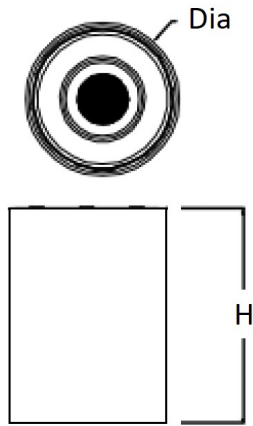

Surface Downlight

DWR75-MD-SF-C-15W

DWR75-MD-SF-C-15W.png

<b>Source</b>	LED Bridgelux
<b>Connection</b>	Wire
<b>Gr. Power</b>	15W ±5%
<b>Input Voltage</b>	AC85-277V
<b>Driver</b>	Kegu; Lifud
<b>Control (standard)</b>	Not dim.
<b>Dimming option</b>	Triac dim.; 0-10V dim.; DALI
<b>Beam Angle (°)</b>	15/30/45
<b>CCT (Kelvins)</b>	2700°K; 3000°K; 4000°K; 5000°K; 6500°K; 5700°K
<b>Lumens</b>	1450-1550
<b>Luminaire efficiency</b>	103Lm/W
<b>CRI (standard)</b>	>80Ra
<b>for option</b>	>90Ra; >97Ra
<b>Fixture Color</b>	White; Black
<b>Cover</b>	Lens
<b>Dimensions</b>	dia 73*108mm
<b>Protection Rating</b>	IP65
<b>Electrical Class</b>	Class II
<b>Lifetime</b>	>50.000h
<b>Warranty</b>	3 Years

**Other**

reflector color for choice: White, Black, Silver, Gold, Rose gold; 5 years warr. For option

**Standard Packing Details**

<b>Unit Volum (CBM)</b>	0,00133
<b>Unit GW (kg)</b>	0
<b>Qty per carton</b>	18

Surface Downlight

DWR75-MD-SF-C-15W

Sizes drawing

DWR75-MD-SF-C-15W.drw

in mm

Illumination Diagram

1550Lm with 30° beam

DWR75-MD-SF-C-15W.lux