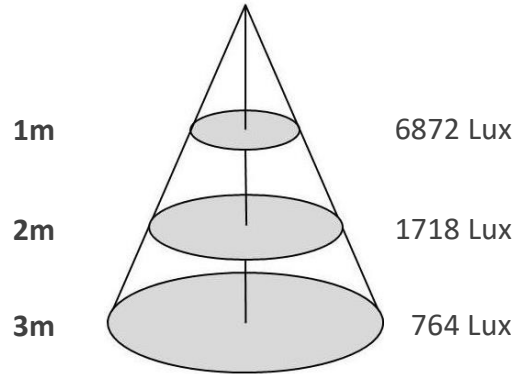

Surface Downlight

DWR75-MD-SF-C-15W

Sizes drawing

DWR75-MD-SF-C-15W.drw

in mm

Illumination Diagram

1550Lm with 30° beam

DWR75-MD-SF-C-15W.lux