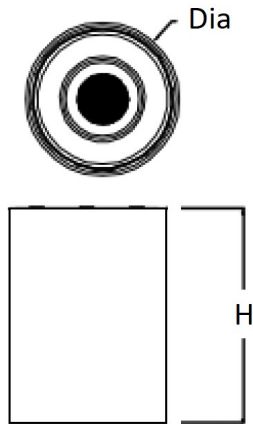

Surface Downlight

DWR75-MC-SF-C-15W

Source	LED Osram; Cree; Bridgelux; Citize
Connection	Wire
Gr. Power	30W ±5%
Input Voltage	AC85-277V
Driver	Kegu; Lifud
Control (standard)	Not dim.
Dimming option	Triac dim.; 0-10V dim.; DALI
Beam Angle (°)	45
CCT (Kelvins)	2700°K; 3000°K; 4000°K; 5000°K; 6500°K; 5700°K
Lumens	1450-1550
Luminaire efficiency	52 Lm/W
CRI (standard)	>80Ra
for option	>90Ra; >97Ra
Fixture Color	White; Black
Cover	Clear; Louver
Dimensions	Dia76*B150mm
Protection Rating	Indoor Use
Electrical Class	Class II
Lifetime	>50.000h
Warranty	3 (Years)

Other

Flicker free driver; Tridonic or Philips Driver; Reflector cup: Black, White, Chrome, Brushed Nickel, Brushed Brass

Standard Packing Details

Unit Volum (CBM)	0,00395
Unit GW (kg)	0
Qty per carton	18

Surface Downlight

DWR75-MC-SF-C-15W

Sizes drawing

DWR75-MC-SF-C-15W.drw

in mm

Illumination Diagram

1550Lm with 45° beam

DWR75-MC-SF-C-15W.lux