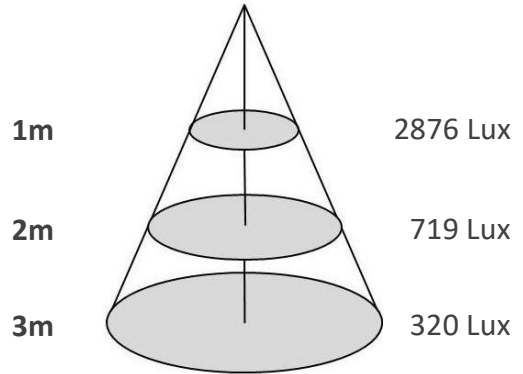

Surface Downlight

DWR75-MC-SF-C-15W

Sizes drawing

DWR75-MC-SF-C-15W.drw

in mm

Illumination Diagram

1550Lm with 45° beam

DWR75-MC-SF-C-15W.lux