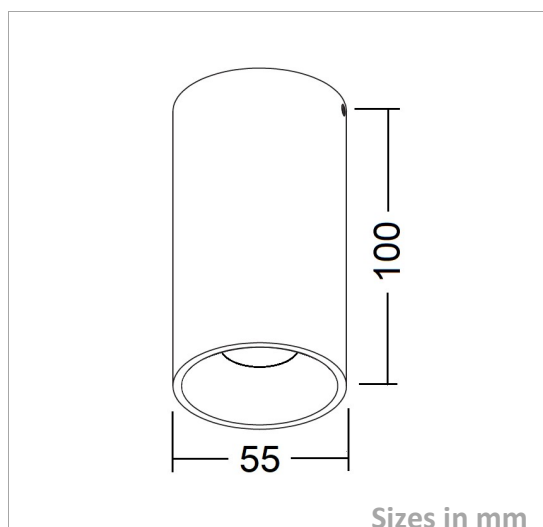

Downlight

DWR55-SF-P-5W

Picture

Packing

UnitVolum (CBM)	0,0029733
Unit GW (kg)	0,862
Qty per carton	24

Description

Type	LED Downlight
Connection	Wire

Electrical Parameters

Gr. Power	5W ±5%
InputVoltage	AC100-277V
Driver	Internal
Dimmable	Not dim.

Lighting Parameters

Beam Angle	15/30/45
Colors	2700°K; 3000°K; 4000°K
Lumens	420-500
CRI	90Ra

Structure Parameters

Fixture Color	White; Black
Cover	Semi-opal
Dimensions	dia55*100mm