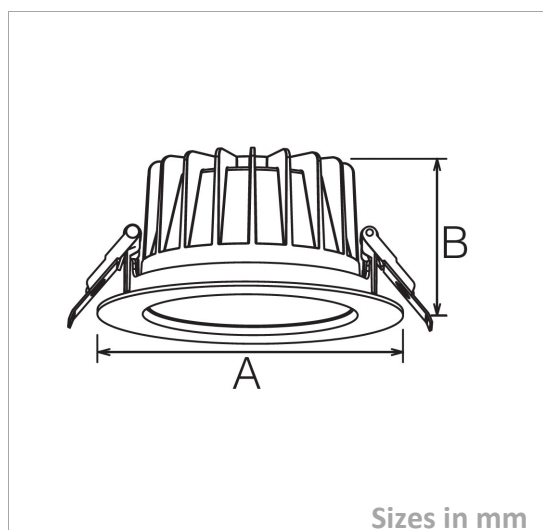

Downlight Water resistant

DWR228-178-P-25W

Picture

Packing

UnitVolum (CBM)	0,0099144
Unit GW (kg)	1,43
Qty per carton	12

Description

Type	LED Downlight Water resistant
Connection	Wire

Electrical Parameters

Gr. Power	25W ±5%
InputVoltage	AC200-240V
Driver	Included
Dimmable	Not dim.

Lighting Parameters

Beam Angle	24/36/60
Colors	2700°K; 3000°K; 4000°K; 5000°K
Lumens	2500-2850
CRI	80Ra

Structure Parameters

Fixture Color	White; Black; Silver; Chrome
Cover	Lens
Dimensions	dia A:228*B:99mm (hole 200-210)