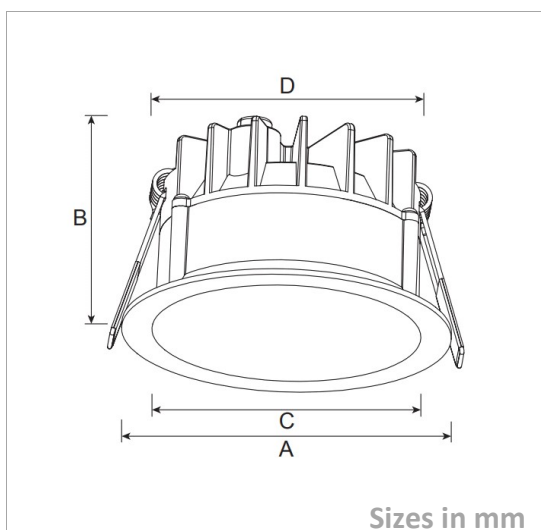

Downlight Water resistant

DWR110-190-IP44-C-10W

Picture

Packing

UnitVolum (CBM)	0,0015912
Unit GW (kg)	0,264
Qty per carton	60

Description

Type	LED Downlight Water resistant
Connection	Wire

Electrical Parameters

Gr. Power	10W ±5%
InputVoltage	AC200-240V
Driver	External
Dimmable	Not dim.

Lighting Parameters

Beam Angle	60
Colors	3000°K; 4000°K; 5000°K; 5700°K
Lumens	940-1040
CRI	80Ra

Structure Parameters

Fixture Color	White
Cover	Lens
Dimensions	A:100*B:60*C:82*D:86mm

Protection Parameters

Rating	IP44/IK06/650°GW
Electrical Class	Class I ☐ Class II ☒ Class III ☐
Lifetime	>50.000h
Warranty (Years)	3

Options

Dimmable	Triac ☒ 0-10V ☐ 1-10V ☐ DALI ☐
CRI	>90Ra ☐ >92Ra ☐ >95Ra ☐ >98Ra ☐
Other