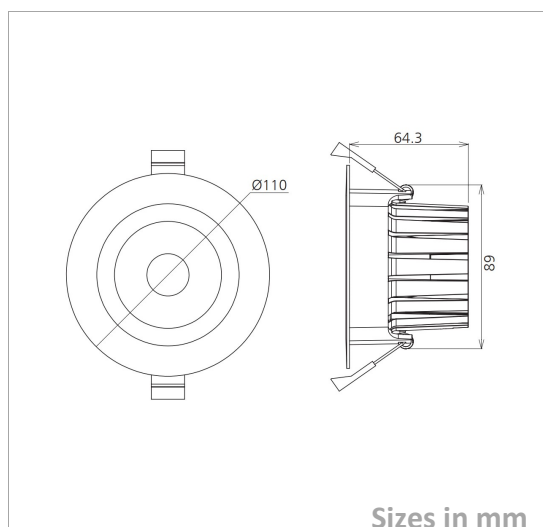

Downlight Water resistant

DWR110-103-P-13W

Picture

Packing

UnitVolum (CBM)	0,0023664
Unit GW (kg)	0,5
Qty per carton	30

Description

Type	LED Downlight Water resistant
Connection	Wire

Electrical Parameters

Gr. Power	13W ±5%
InputVoltage	AC200-240V
Driver	Included
Dimmable	Not dim.

Lighting Parameters

Beam Angle	36/60
Colors	2700°K; 3000°K; 4000°K; 5000°K
Lumens	1200-1350
CRI	80Ra

Structure Parameters

Fixture Color	White; Black; Silver; Chrome
Cover	Lens
Dimensions	dia110*64,3mm (hole 90-95)