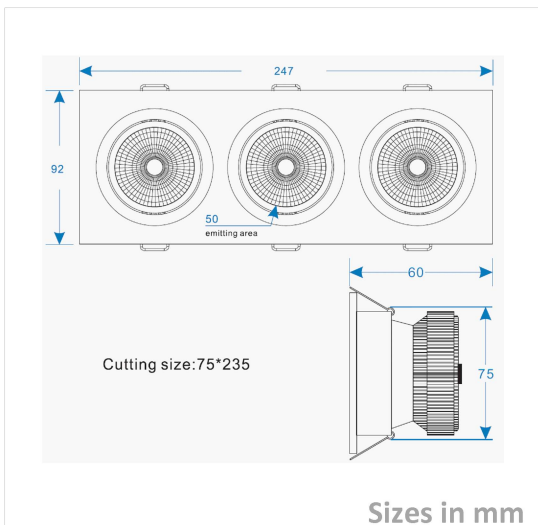

Downlight

DWC92.247-P-21W

Picture

Packing

Unit Volum (CBM)	0,004392375
Unit GW (kg)	0,88
Qty per carton	12

Description

Type	LED Downlight
Connection	Wire

Electrical Parameters

Gr. Power	21W ±5%
InputVoltage	AC200-240V
Driver	Lifud
Dimmable	Not dim.

Lighting Parameters

Beam Angle	25/38/55
Colors	2700°K; 3000°K; 4000°K
Lumens	2100-2500
CRI	90Ra

Structure Parameters

Fixture Color	White; Black; Silver
Cover	Center-frosted; Clear; Frosted
Dimensions	92*247*60mm (hole235* 75)