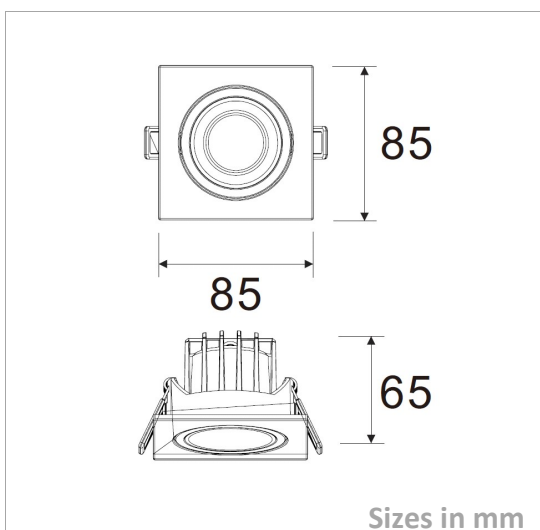

Downlight

DWC85.85-P-7W

Picture

Packing

Unit Volum (CBM)
Unit GW (kg) 0
Qty per carton

Description

Type LED Downlight
Connection Wire

Electrical Parameters

Gr. Power 7W ±5%
Input Voltage AC220-240V
Driver Included
Dimmable Not dim.

Lighting Parameters

Beam Angle 12/24/36
Colors WWY; WW; DL; CW
Lumens 620-840
CRI 80Ra

Structure Parameters

Fixture Color White; Black; White+Black
Cover Lens
Dimensions 85*85*65 (hole 75) mm