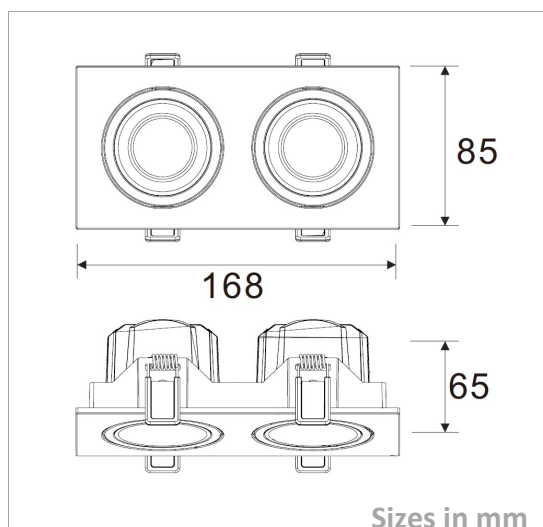

Downlight

DWC85.168-P-14W

Picture

Packing

Unit Volum (CBM)

Unit GW (kg) 0

Qty per carton

Description

Type LED Downlight
Connection Wire

Electrical Parameters

Gr. Power 14W ±5%
Input Voltage AC220-240V
Driver Included
Dimmable Not dim.

Lighting Parameters

Beam Angle 12/24/36
Colors WWY; WW; DL; CW
Lumens 1240-1680
CRI 80Ra

Structure Parameters

Fixture Color White; Black; White+Black
Cover Lens
Dimensions 168*85*65 (hole 160*75) mm

Protection Parameters

Rating Indoor Use
Electrical Class Class II
Lifetime >50.000h
Warranty (Years) 3