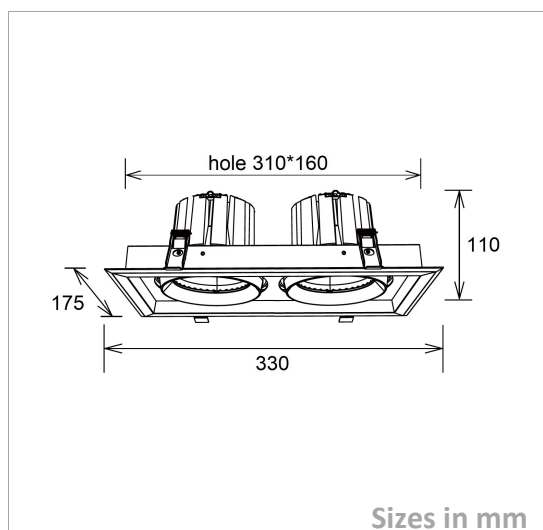

Downlight

DWC330.175-99-P-60W

Picture

Packing

UnitVolum (CBM)	0,0144279
Unit GW (kg)	2,42
Qty per carton	6

Description

Type	LED Downlight
Connection	Wire

Electrical Parameters

Gr. Power	60W ±5%
InputVoltage	AC200-240V
Driver	Included
Dimmable	Not dim.

Lighting Parameters

Beam Angle	15/24/36
Colors	3000°K; 4000°K; 5000°K
Lumens	5510-5800
CRI	80Ra

Structure Parameters

Fixture Color	White; Black
Cover	Clear
Dimensions	330*175*110mm