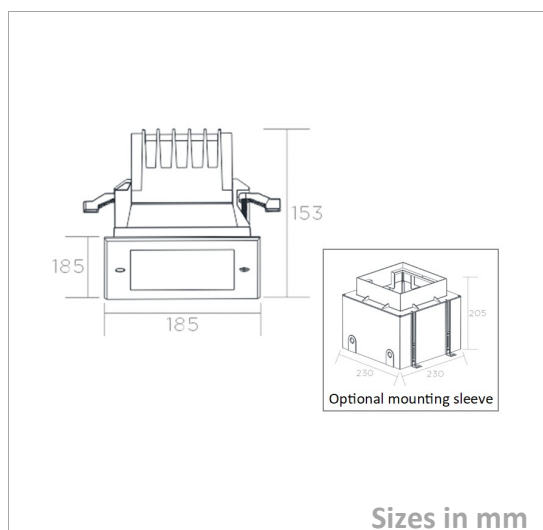

Outdoor Light

DWC185.185-DR-IP67-P-21W

Picture

Packing

UnitVolum (CBM)	0,01061412
Unit GW (kg)	3
Qty per carton	8

Description

Type	LED Outdoor Light
Connection	Wire

Electrical Parameters

Gr. Power	21W ±5%
InputVoltage	AC240V
Driver	Internal
Dimmable	Not dim.

Lighting Parameters

Beam Angle	10/15/25/30/45/60/90/110
Colors	WWY; WW; DL; CW
Lumens	2500
CRI	80Ra

Structure Parameters

Fixture Color	SS316
Cover	Clear; Frosted
Dimensions	185*185*153mm