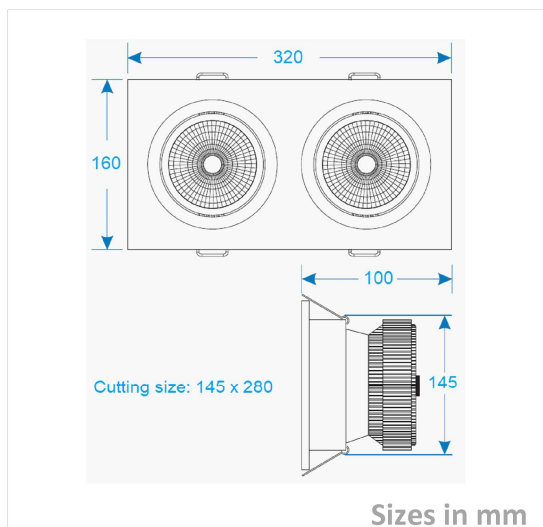

Packing

UnitVolum (CBM)	0,01422798
Unit GW (kg)	3,1
Qty per carton	6