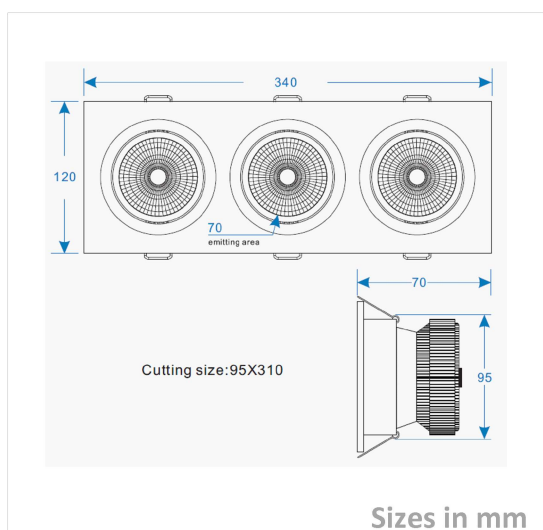

Packing

UnitVolum (CBM)	0,0092463
Unit GW (kg)	1,84
Qty per carton	6