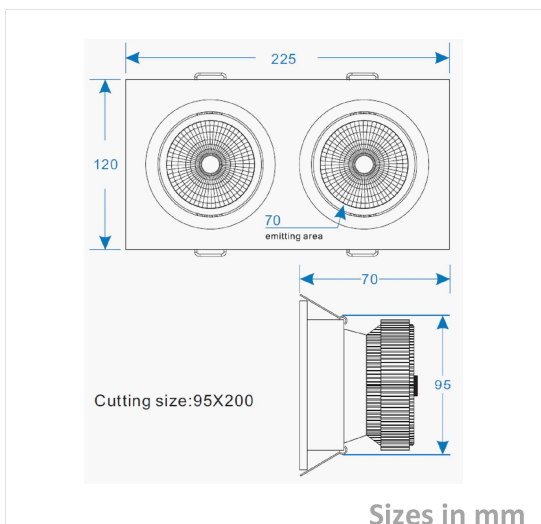

Packing

UnitVolum (CBM)	0,00662592
Unit GW (kg)	1,17
Qty per carton	6