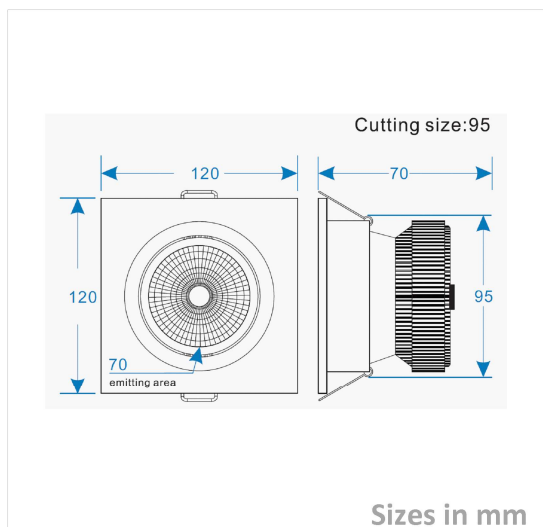

Packing

UnitVolum (CBM)	0,00331296
Unit GW (kg)	0,63
Qty per carton	12