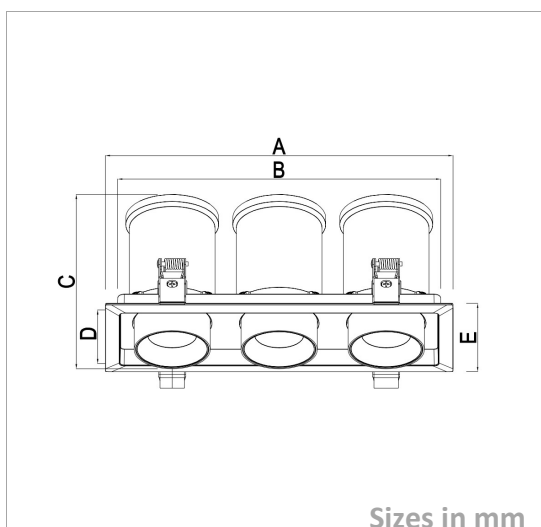

Downlight

DWC100.260-297A-P-30W

Picture

Packing

UnitVolum (CBM)	0,01227264
Unit GW (kg)	1,05
Qty per carton	6

Description

Type	LED Downlight
Connection	Wire

Electrical Parameters

Gr. Power	30W ±5%
InputVoltage	AC200-240V
Driver	Included
Dimmable	Not dim.

Lighting Parameters

Beam Angle	24/36
Colors	2700°K; 3000°K; 4000°K; 5000°K
Lumens	2250-2700
CRI	80Ra

Structure Parameters

Fixture Color	White; Black
Cover	Clear
Dimensions	A260*B242*C114*D82*E100mm