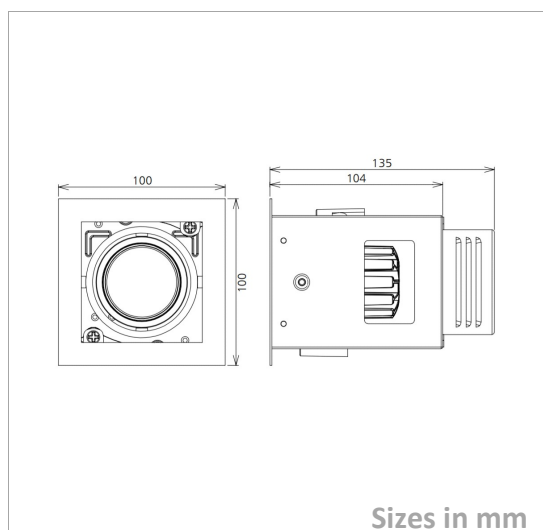

Downlight

DWC100-RD04-P-8W

Picture

Packing

Unit Volum (CBM)	0,00405705
Unit GW (kg)	1,35
Qty per carton	12

Description

Type	LED Downlight
Connection	Wire

Electrical Parameters

Gr. Power	8W ±5%
InputVoltage	AC200-240V
Driver	Included
Dimmable	Not dim.

Lighting Parameters

Beam Angle	24
Colors	2700°K; 3000°K; 4000°K; 5000°K
Lumens	550
CRI	80Ra

Structure Parameters

Fixture Color	White; Black
Cover	Clear
Dimensions	100*100*135(hole85*85)mm

Protection Parameters

Rating	Indoor Use
Electrical Class	Class I ☒ Class II ☐ Class III ☐
Lifetime	>50.000h
Warranty (Years)	3

Options

Dimmable	Triac ☐ 0-10V ☒ 1-10V ☐ DALI ☒
CRI	>90Ra ☒ >92Ra ☐ >95Ra ☐ >98Ra ☐
Other