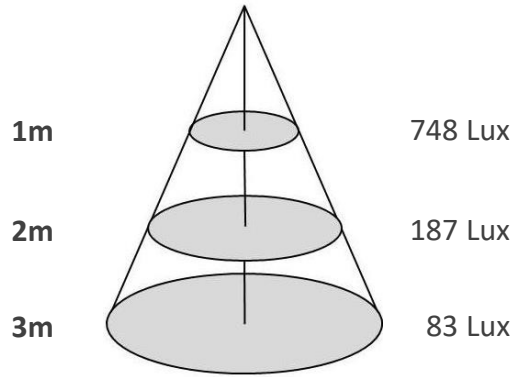

Triproof Lamp

BIGTUB600B-P-20W

Source	LED
Connection	WP connectors
Gr. Power	20W ±5%
Input Voltage	AC200-240V
Driver	Internal
Control (standard)	Not dim.
Dimming option	
Beam Angle (°)	140
CCT (Kelvins)	3000°K; 4000°K; 5000°K; 5700°K
Lumens	2250-2350
Luminaire efficiency	118Lm/W
CRI (standard)	>80Ra
for option	
Fixture Color	Alum. + PC
Cover	Opal
Dimensions	dia 75*600mm
Protection Rating	IP66/IK10/IP69K/GW850°
Electrical Class	Class I
Lifetime	>50.000h
Warranty	3 Years

Standard Packing Details

Unit Volum (CBM)	0,01085
Unit GW (kg)	1,05
Qty per carton	6

Other

Standard: Surface mounted; optional: Suspended mounted; linkable

Triproof Lamp

BIGTUB600B-P-20W

Sizes drawing

BIGTUB600B-P-20W.drw

in mm

Illumination Diagram

2350Lm with 140° beam

BIGTUB600B-P-20W.lux