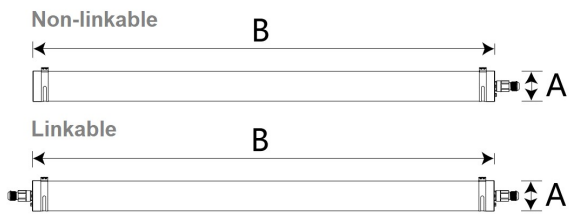

Triproof Lamp

BIGTUB600B-P-20W

Source	LED
Connection	WP connectors
Gr. Power	20W ±5%
Input Voltage	AC200-240V
Driver	Internal
Control (standard)	Not dim.
Dimming option	
Beam Angle (°)	140
CCT (Kelvins)	3000°K; 4000°K; 5000°K; 5700°K
Lumens	2250-2350
Luminaire efficiency	118Lm/W
CRI (standard)	>80Ra
for option	
Fixture Color	Alum. + PC
Cover	Opal
Dimensions	dia 75*600mm
Protection Rating	IP66/IK10/IP69K/GW850°
Electrical Class	Class I
Lifetime	>50.000h
Warranty	3 Years

Standard Packing Details

Unit Volum (CBM)	0,01085
Unit GW (kg)	1,05
Qty per carton	6

Other

Standard: Surface mounted; optional: Suspended mounted; linkable

Triproof Lamp

BIGTUB600B-P-20W

Sizes drawing

BIGTUB600B-P-20W.drw

in mm

Illumination Diagram

2350Lm with 140° beam

BIGTUB600B-P-20W.lux