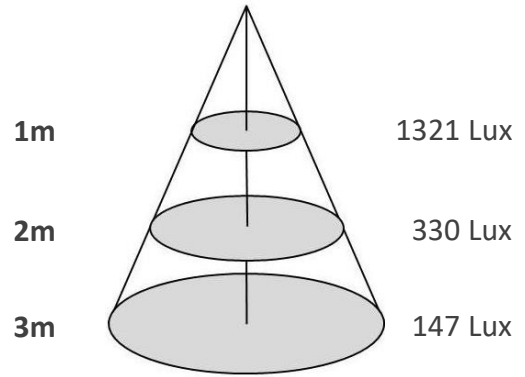

Triproof Lamp

BIGTUB1200B-P-33W

Source	LED
Connection	WP connectors
Gr. Power	33W ±5%
Input Voltage	AC200-240V
Driver	Internal
Control (standard)	Not dim.
Dimming option	
Beam Angle (°)	140
CCT (Kelvins)	3000°K; 4000°K; 5000°K; 5700°K
Lumens	3950-4150
Luminaire efficiency	126Lm/W
CRI (standard)	>80Ra
for option	
Fixture Color	Alum. + PC
Cover	Opal
Dimensions	dia 75*1200mm
Protection Rating	IP66/IK10/IP69K/GW850°
Electrical Class	Class I
Lifetime	>50.000h
Warranty	3 Years

Standard Packing Details

Unit Volum (CBM)	0,01847
Unit GW (kg)	1,8
Qty per carton	6

Other

Standard: Surface mounted; optional: Suspended mounted; linkable

Triproof Lamp

BIGTUB1200B-P-33W

Sizes drawing

BIGTUB1200B-P-33W.drw

in mm

Illumination Diagram

4150Lm with 140° beam

BIGTUB1200B-P-33W.lux