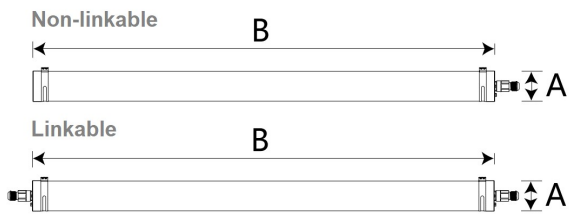

Triproof Lamp

BIGTUB1200B-P-33W

Source	LED
Connection	WP connectors
Gr. Power	33W ±5%
Input Voltage	AC200-240V
Driver	Internal
Control (standard)	Not dim.
Dimming option	
Beam Angle (°)	140
CCT (Kelvins)	3000°K; 4000°K; 5000°K; 5700°K
Lumens	3950-4150
Luminaire efficiency	126Lm/W
CRI (standard)	>80Ra
for option	
Fixture Color	Alum. + PC
Cover	Opal
Dimensions	dia 75*1200mm
Protection Rating	IP66/IK10/IP69K/GW850°
Electrical Class	Class I
Lifetime	>50.000h
Warranty	3 Years

Standard Packing Details

Unit Volum (CBM)	0,01847
Unit GW (kg)	1,8
Qty per carton	6

Other

Standard: Surface mounted; optional: Suspended mounted; linkable

Triproof Lamp

BIGTUB1200B-P-33W

Sizes drawing

BIGTUB1200B-P-33W.drw

in mm

Illumination Diagram

4150Lm with 140° beam

BIGTUB1200B-P-33W.lux